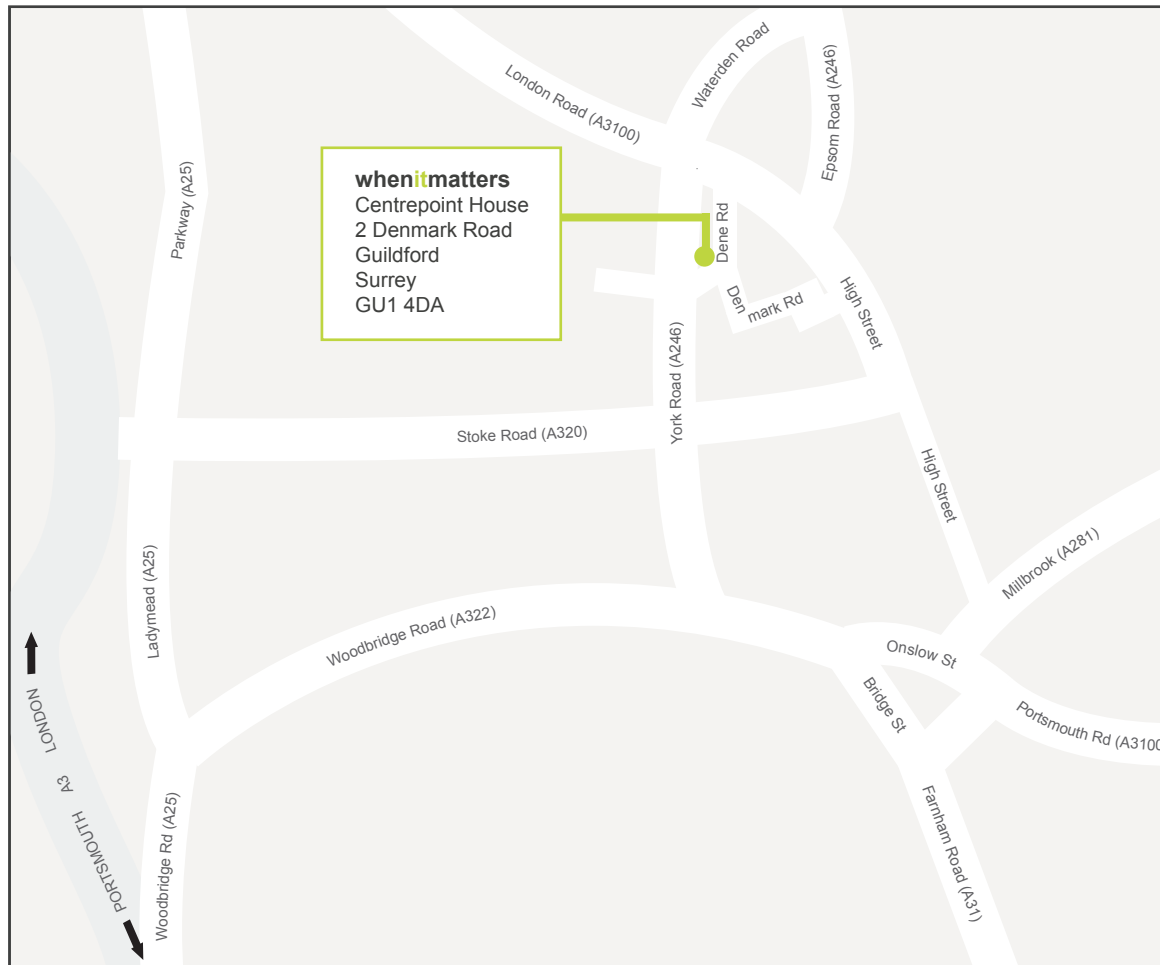

How to find us

From A3 (London / Portsmouth)

Exit A3 at the exit signposted Guildford A322 and head straight over the crossroads onto Stoke Road. Proceed along Stoke Road until you reach a set of lights at a crossroad and turn left into York Road. Denmark Road is the first turning on the right. Parking is available directly outside the office or in the York Road car park opposite.

By Rail

The nearest station is Guildford London Road. Turn right out of the station approach, cross over the road and take the first turning on your left. It is also approx 15 minute walk from Guildford Main.